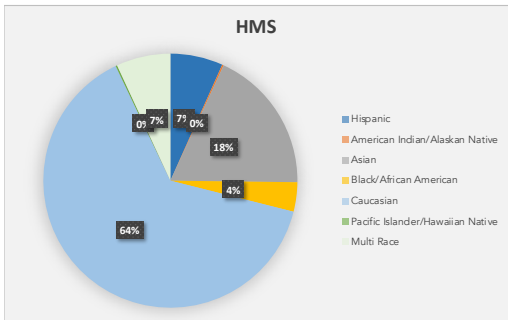

Blue Valley Northwest Feeder