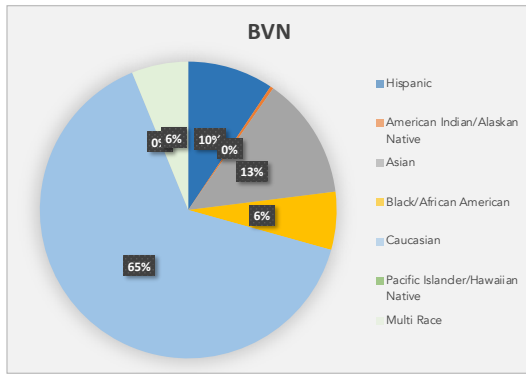

The only percentage change was among our Asian population, from 15% to 14%.

During the enrollment period, families have the option to identify demographics.

Royal Blue = Hispanic

Orange = American Indian/Alaskan Native

Gold = African American

Gray Blue = Caucasian

Green = Pacific Islander/Hawaiian Native

Light Green = Multi-Race

Staff Demographics

As reported on September 28, 2023.

By the numbers:

Race by Employee Type	Adminstrators	Certified	Classified	Total
American Indian or Alaska Native		11	1	12
Asian		33	164	197
Black or African American	2	25	68	95
Hispanic/Latino		7	85	92
Native Hawaiian or Other Pacific Islander			5	5
White	101	1829	1011	2941
Grand Total	103	1905	1334	3342

FARM - Free & Reduced Meals

As reported on September 20, 2023

Total students = 2,672 = 12% of student population.

The number includes students at BVA.

High Schools

Middle Schools

Elementary Schools

Blue Valley High Feeder

Blue Valley North Feeder

Blue Valley Northwest Feeder

Blue Valley Southwest Feeder

Blue Valley West Feeder