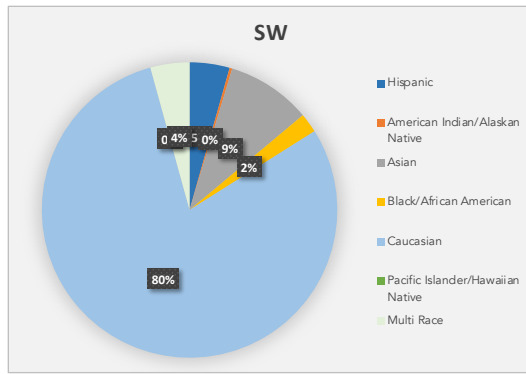

Blue Valley Southwest Feeder