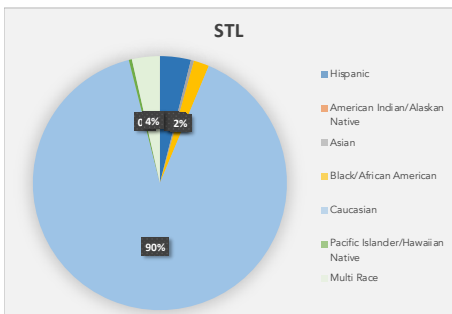

The only percentage change was among our Asian population, from 15% to 14%.

During the enrollment period, families have the option to identify demographics.

Royal Blue = Hispanic

Orange = American Indian/Alaskan Native

Gold = African American

Gray Blue = Caucasian

Green = Pacific Islander/Hawaiian Native

Light Green = Multi-Race

Staff Demographics

As reported on September 28, 2023.

By the numbers:

Race by Employee Type	Adminstrators	Certified	Classified	Total
American Indian or Alaska Native		11	1	12
Asian		33	164	197
Black or African American	2	25	68	95
Hispanic/Latino		7	85	92
Native Hawaiian or Other Pacific Islander			5	5
White	101	1829	1011	2941
Grand Total	103	1905	1334	3342

FARM - Free & Reduced Meals

As reported on September 20, 2023

Total students = 2,672 = 12% of student population.

The number includes students at BVA.

High Schools

Middle Schools

Elementary Schools

Blue Valley High Feeder

Blue Valley North Feeder

Blue Valley Northwest Feeder

Blue Valley Southwest Feeder

Blue Valley West Feeder