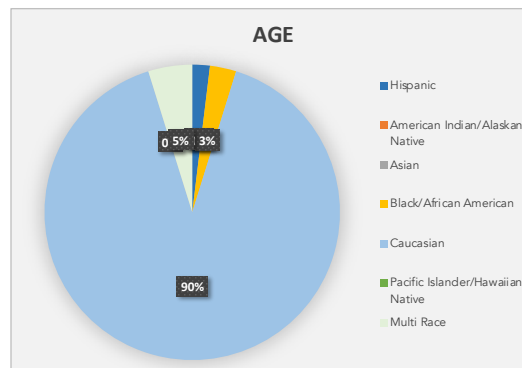

Blue Valley Southwest Feeder