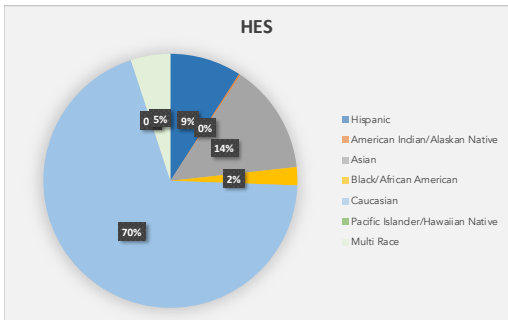

Blue Valley Northwest Feeder