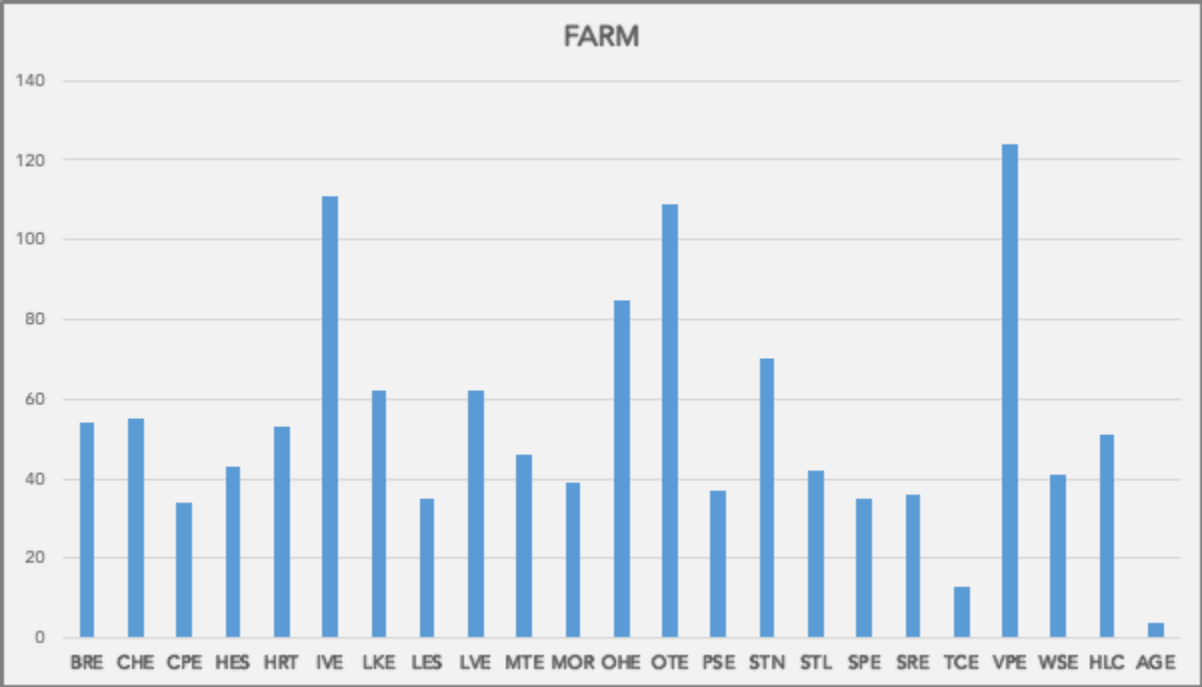

The only percentage change was among our Asian population, from 15% to 14%.

During the enrollment period, families have the option to identify demographics.

Royal Blue = Hispanic

Orange = American Indian/Alaskan Native

FARM - Free & Reduced Meals

As reported on September 20, 2023

Total students = 2,672 = 12% of student population.

The number includes students at BVA.

High Schools

Middle Schools

Elementary Schools

Blue Valley High Feeder

Blue Valley North Feeder

Blue Valley Northwest Feeder

Blue Valley Southwest Feeder

Blue Valley West Feeder