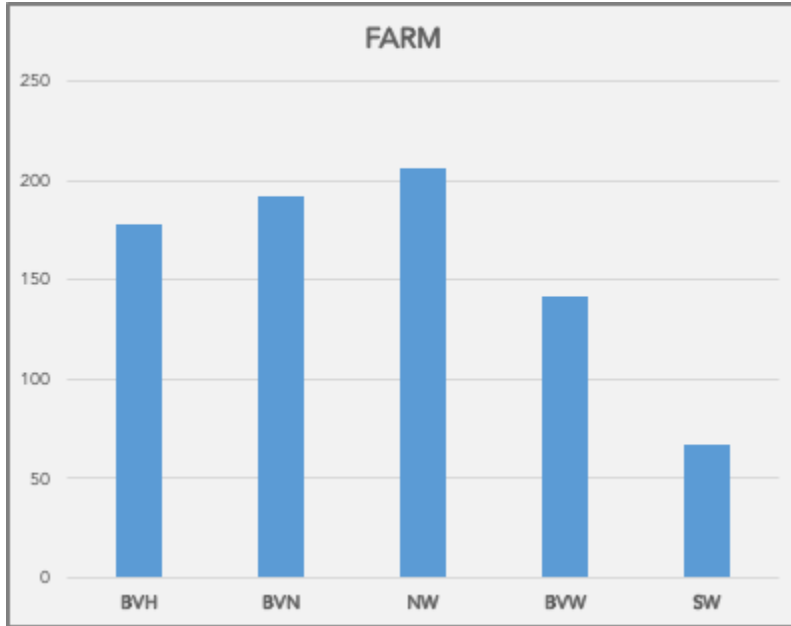

The only percentage change was among our Asian population, from 15% to 14%.

During the enrollment period, families have the option to identify demographics.

Royal Blue = Hispanic

Orange = American Indian/Alaskan Native

Gold = African American

Gray Blue = Caucasian

Green = Pacific Islander/Hawaiian Native

Light Green = Multi-Race

Staff Demographics

As reported on September 28, 2023.

By the numbers:

Race by Employee Type	Adminstrators	Certified	Classified	Total
American Indian or Alaska Native		11	1	12
Asian		33	164	197
Black or African American	2	25	68	95
Hispanic/Latino		7	85	92
Native Hawaiian or Other Pacific Islander			5	5
White	101	1829	1011	2941
Grand Total	103	1905	1334	3342

FARM - Free & Reduced Meals

As reported on September 20, 2023

Total students = 2,672 = 12% of student population.

The number includes students at BVA.

High Schools

Middle Schools

Elementary Schools

Blue Valley High Feeder