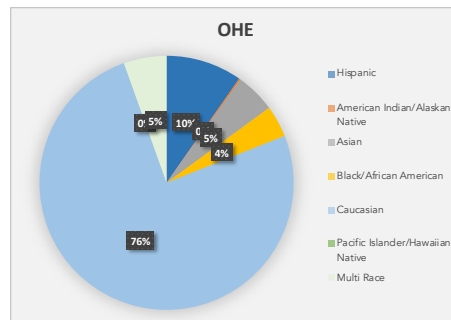

Blue Valley Northwest Feeder