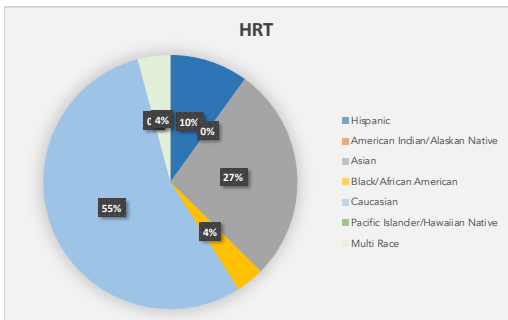

Blue Valley Northwest Feeder