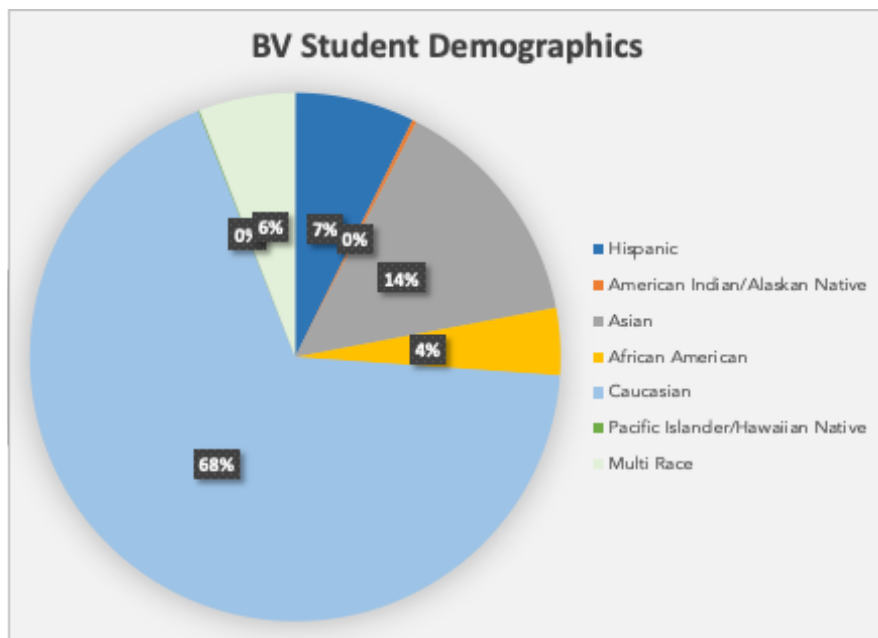

Blue Valley Schools | Demographics 2023-24

Student Demographics

As reported on September 20, 2023.

Official Count Day for the Kansas State Department of Education

Raw Data:

Student Population: 22,189

Hispanic: 1,619 = 7%

American Indian/Alaskan Native: 59 = 0.27%

Asian: 3,206 = 14%

African American: 910 = 4%

Caucasian: 15,076 = 68%

Pacific Islander/Hawaiian Native: 17 = 0%

Multi-Race: 1,302 = 6%

Notes:

Student demographics mostly stayed the same from last year.

The only percentage change was among our Asian population, from 15% to 14%.

During the enrollment period, families have the option to identify demographics.

Royal Blue = Hispanic

Orange = American Indian/Alaskan Native

Gold = African American

Gray Blue = Caucasian

Green = Pacific Islander/Hawaiian Native

Light Green = Multi-Race

Staff Demographics

As reported on September 28, 2023.

By the numbers:

Race by Employee Type	Adminstrators	Certified	Classified	Total
American Indian or Alaska Native		11	1	12
Asian		33	164	197
Black or African American	2	25	68	95
Hispanic/Latino		7	85	92
Native Hawaiian or Other Pacific Islander			5	5
White	101	1829	1011	2941
Grand Total	103	1905	1334	3342