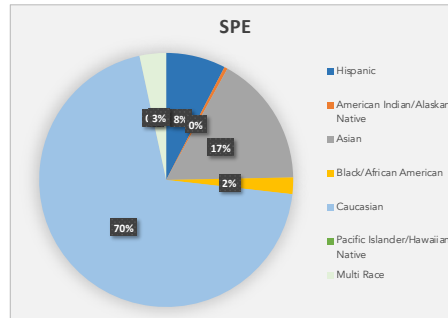

American Indian/Alaskan Native: 59 = 0.27%

Asian: 3,206 = 14%

African American: 910 = 4%

Caucasian: 15,076 = 68%

Pacific Islander/Hawaiian Native: 17 = 0%

Multi-Race: 1,302 = 6%

Notes:

Student demographics mostly stayed the same from last year.

The only percentage change was among our Asian population, from 15% to 14%.

During the enrollment period, families have the option to identify demographics.

Royal Blue = Hispanic

Orange = American Indian/Alaskan Native

Gold = African American

Gray Blue = Caucasian

Green = Pacific Islander/Hawaiian Native

Light Green = Multi-Race

Staff Demographics

As reported on September 28, 2023.

By the numbers:

Race by Employee Type	Adminstrators	Certified	Classified	Total
American Indian or Alaska Native		11	1	12
Asian		33	164	197
Black or African American	2	25	68	95
Hispanic/Latino		7	85	92
Native Hawaiian or Other Pacific Islander			5	5
White	101	1829	1011	2941
Grand Total	103	1905	1334	3342

FARM - Free & Reduced Meals

As reported on September 20, 2023

Total students = 2,672 = 12% of student population.

The number includes students at BVA.

High Schools

Middle Schools

Elementary Schools

Blue Valley High Feeder