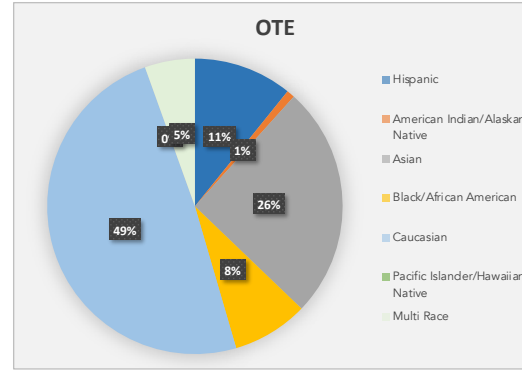

Blue Valley North Feeder