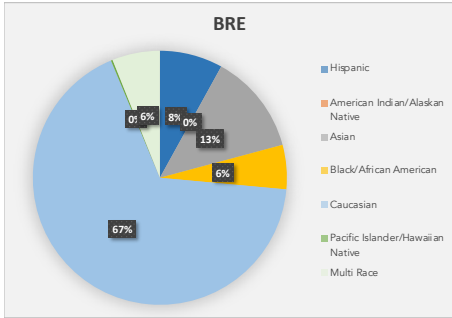

American Indian/Alaskan Native: 59 = 0.27%

Asian: 3,206 = 14%

African American: 910 = 4%

Caucasian: 15,076 = 68%

Pacific Islander/Hawaiian Native: 17 = 0%

Multi-Race: 1,302 = 6%

Notes:

Student demographics mostly stayed the same from last year.

The only percentage change was among our Asian population, from 15% to 14%.

During the enrollment period, families have the option to identify demographics.

Royal Blue = Hispanic

Orange = American Indian/Alaskan Native

Gold = African American

Gray Blue = Caucasian

Green = Pacific Islander/Hawaiian Native

Light Green = Multi-Race

Staff Demographics

As reported on September 28, 2023.

By the numbers:

Race by Employee Type	Adminstrators	Certified	Classified	Total
American Indian or Alaska Native		11	1	12
Asian		33	164	197
Black or African American	2	25	68	95
Hispanic/Latino		7	85	92
Native Hawaiian or Other Pacific Islander			5	5
White	101	1829	1011	2941
Grand Total	103	1905	1334	3342

FARM - Free & Reduced Meals

As reported on September 20, 2023

Total students = 2,672 = 12% of student population.

The number includes students at BVA.

High Schools

Middle Schools

Elementary Schools

Blue Valley High Feeder