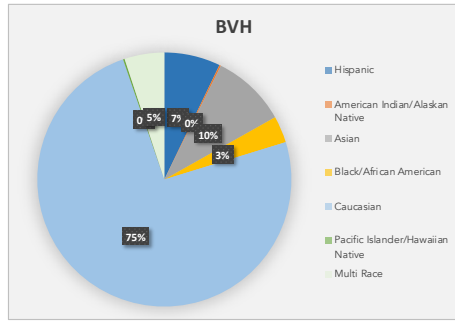

The only percentage change was among our Asian population, from 15% to 14%.

During the enrollment period, families have the option to identify demographics.

Royal Blue = Hispanic

Orange = American Indian/Alaskan Native

Gold = African American

Gray Blue = Caucasian

Green = Pacific Islander/Hawaiian Native

Light Green = Multi-Race

Staff Demographics

As reported on September 28, 2023.

By the numbers:

Race by Employee Type	Adminstrators	Certified	Classified	Total
American Indian or Alaska Native		11	1	12
Asian		33	164	197
Black or African American	2	25	68	95
Hispanic/Latino		7	85	92
Native Hawaiian or Other Pacific Islander			5	5
White	101	1829	1011	2941
Grand Total	103	1905	1334	3342

FARM - Free & Reduced Meals

As reported on September 20, 2023

Total students = 2,672 = 12% of student population.

The number includes students at BVA.

High Schools

Middle Schools

Elementary Schools

Blue Valley High Feeder