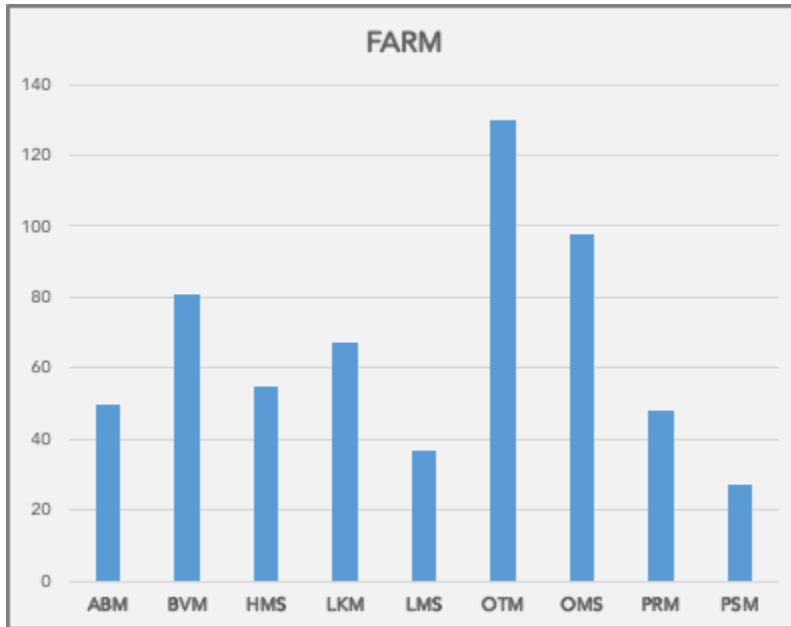

The only percentage change was among our Asian population, from 15% to 14%.

During the enrollment period, families have the option to identify demographics.

Royal Blue = Hispanic

Orange = American Indian/Alaskan Native

Gold = African American

Gray Blue = Caucasian

Green = Pacific Islander/Hawaiian Native

Light Green = Multi-Race

Staff Demographics

As reported on September 28, 2023.

By the numbers:

Race by Employee Type	Adminstrators	Certified	Classified	Total
American Indian or Alaska Native		11	1	12
Asian		33	164	197
Black or African American	2	25	68	95
Hispanic/Latino		7	85	92
Native Hawaiian or Other Pacific Islander			5	5
White	101	1829	1011	2941
Grand Total	103	1905	1334	3342

FARM - Free & Reduced Meals

As reported on September 20, 2023

Total students = 2,672 = 12% of student population.

The number includes students at BVA.

High Schools

Middle Schools

Elementary Schools

Blue Valley High Feeder

Blue Valley North Feeder

Blue Valley Northwest Feeder

Blue Valley Southwest Feeder

Blue Valley West Feeder