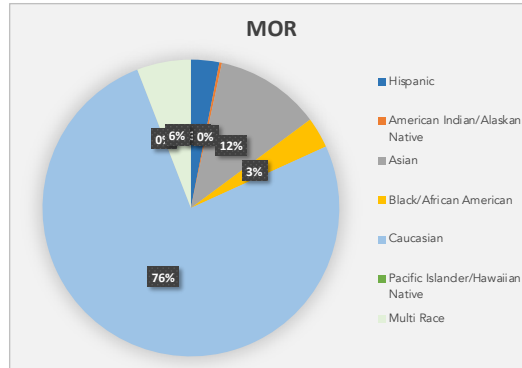

The only percentage change was among our Asian population, from 15% to 14%.

During the enrollment period, families have the option to identify demographics.

Royal Blue = Hispanic

Orange = American Indian/Alaskan Native

Gold = African American

Gray Blue = Caucasian

Green = Pacific Islander/Hawaiian Native

Light Green = Multi-Race

Staff Demographics

As reported on September 28, 2023.

By the numbers:

Race by Employee Type	Adminstrators	Certified	Classified	Total
American Indian or Alaska Native		11	1	12
Asian		33	164	197
Black or African American	2	25	68	95
Hispanic/Latino		7	85	92
Native Hawaiian or Other Pacific Islander			5	5
White	101	1829	1011	2941
Grand Total	103	1905	1334	3342

FARM - Free & Reduced Meals

As reported on September 20, 2023

Total students = 2,672 = 12% of student population.

The number includes students at BVA.

High Schools

Middle Schools

Elementary Schools

Blue Valley High Feeder

Blue Valley North Feeder

Blue Valley Northwest Feeder

Blue Valley Southwest Feeder

Blue Valley West Feeder