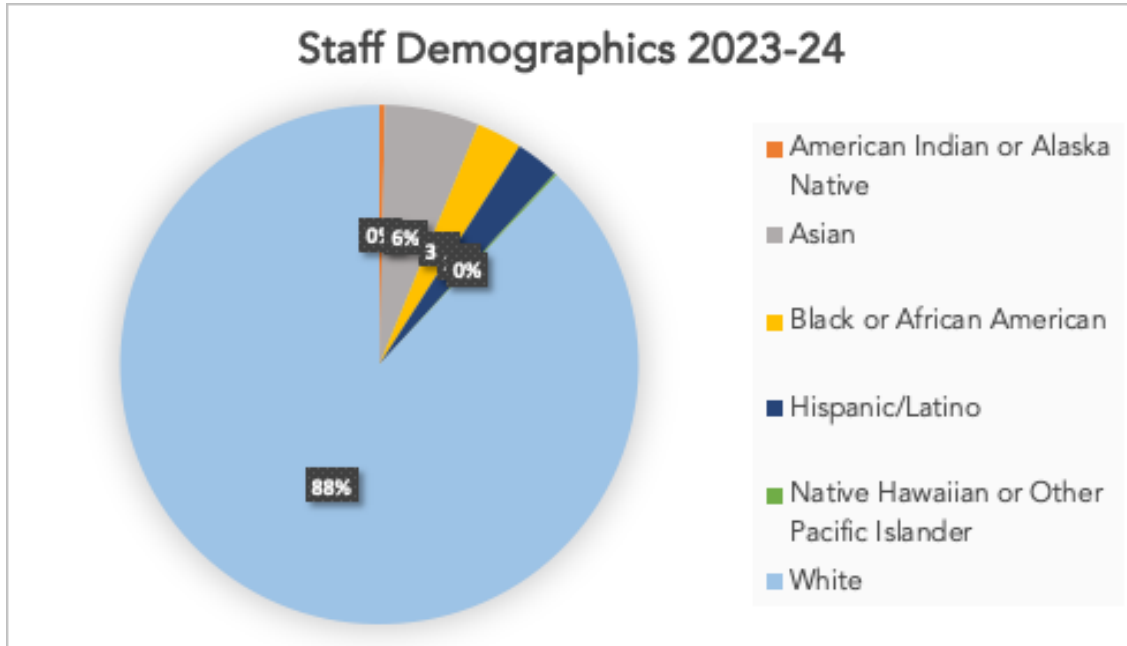

The only percentage change was among our Asian population, from 15% to 14%.

During the enrollment period, families have the option to identify demographics.

Royal Blue = Hispanic

Orange = American Indian/Alaskan Native

Gold = African American

Gray Blue = Caucasian

Green = Pacific Islander/Hawaiian Native

Light Green = Multi-Race

Staff Demographics

As reported on September 28, 2023.

By the numbers:

Race by Employee Type	Adminstrators	Certified	Classified	Total
American Indian or Alaska Native		11	1	12
Asian		33	164	197
Black or African American	2	25	68	95
Hispanic/Latino		7	85	92
Native Hawaiian or Other Pacific Islander			5	5
White	101	1829	1011	2941
Grand Total	103	1905	1334	3342