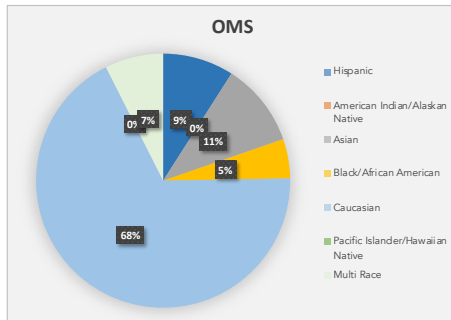

Blue Valley Northwest Feeder