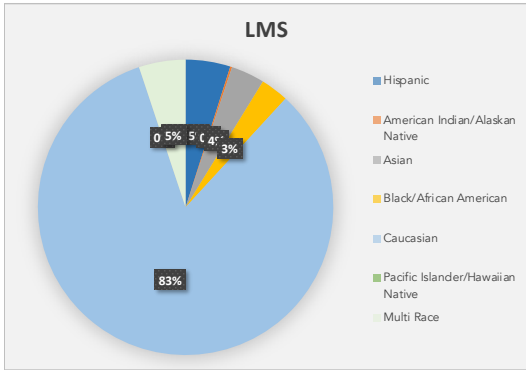

Blue Valley North Feeder