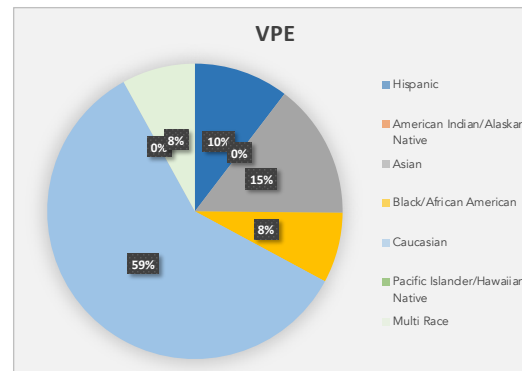

Blue Valley North Feeder