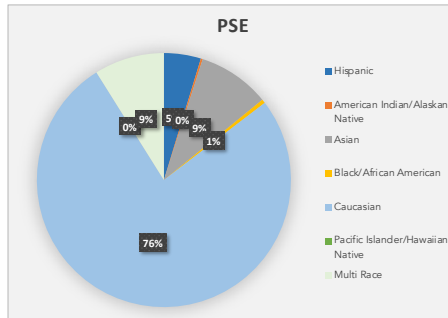

The only percentage change was among our Asian population, from 15% to 14%.

During the enrollment period, families have the option to identify demographics.

Royal Blue = Hispanic

Orange = American Indian/Alaskan Native

Gold = African American

Gray Blue = Caucasian

Green = Pacific Islander/Hawaiian Native

Light Green = Multi-Race

Staff Demographics

As reported on September 28, 2023.

By the numbers:

Race by Employee Type	Adminstrators	Certified	Classified	Total
American Indian or Alaska Native		11	1	12
Asian		33	164	197
Black or African American	2	25	68	95
Hispanic/Latino		7	85	92
Native Hawaiian or Other Pacific Islander			5	5
White	101	1829	1011	2941
Grand Total	103	1905	1334	3342

FARM - Free & Reduced Meals

As reported on September 20, 2023

Total students = 2,672 = 12% of student population.

The number includes students at BVA.

High Schools

Middle Schools

Elementary Schools

Blue Valley High Feeder