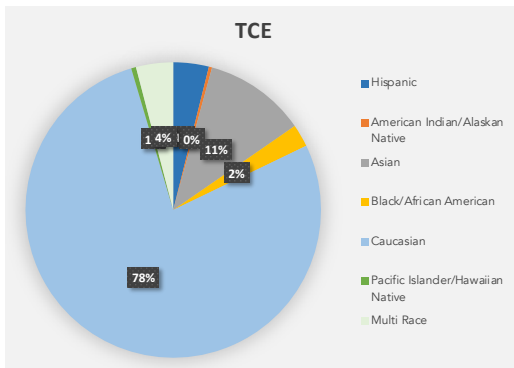

The only percentage change was among our Asian population, from 15% to 14%.

During the enrollment period, families have the option to identify demographics.

Royal Blue = Hispanic

Orange = American Indian/Alaskan Native

Gold = African American

Gray Blue = Caucasian

Green = Pacific Islander/Hawaiian Native

Light Green = Multi-Race

Staff Demographics

As reported on September 28, 2023.

By the numbers:

Race by Employee Type	Adminstrators	Certified	Classified	Total
American Indian or Alaska Native		11	1	12
Asian		33	164	197
Black or African American	2	25	68	95
Hispanic/Latino		7	85	92
Native Hawaiian or Other Pacific Islander			5	5
White	101	1829	1011	2941
Grand Total	103	1905	1334	3342

FARM - Free & Reduced Meals

As reported on September 20, 2023

Total students = 2,672 = 12% of student population.

The number includes students at BVA.

High Schools

Middle Schools

Elementary Schools

Blue Valley High Feeder

Blue Valley North Feeder

Blue Valley Northwest Feeder

Blue Valley Southwest Feeder

Blue Valley West Feeder