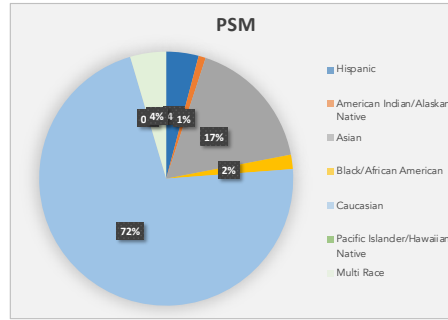

American Indian/Alaskan Native: 59 = 0.27%

Asian: 3,206 = 14%

African American: 910 = 4%

Caucasian: 15,076 = 68%

Pacific Islander/Hawaiian Native: 17 = 0%

Multi-Race: 1,302 = 6%

Notes:

Student demographics mostly stayed the same from last year.

The only percentage change was among our Asian population, from 15% to 14%.

During the enrollment period, families have the option to identify demographics.

Royal Blue = Hispanic

Orange = American Indian/Alaskan Native

Gold = African American

Gray Blue = Caucasian

Green = Pacific Islander/Hawaiian Native

Light Green = Multi-Race

Staff Demographics

As reported on September 28, 2023.

By the numbers:

Race by Employee Type	Adminstrators	Certified	Classified	Total
American Indian or Alaska Native		11	1	12
Asian		33	164	197
Black or African American	2	25	68	95
Hispanic/Latino		7	85	92
Native Hawaiian or Other Pacific Islander			5	5
White	101	1829	1011	2941
Grand Total	103	1905	1334	3342

FARM - Free & Reduced Meals

As reported on September 20, 2023

Total students = 2,672 = 12% of student population.

The number includes students at BVA.

High Schools

Middle Schools

Elementary Schools

Blue Valley High Feeder