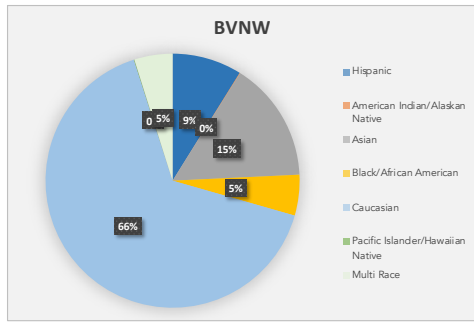

Blue Valley Northwest Feeder