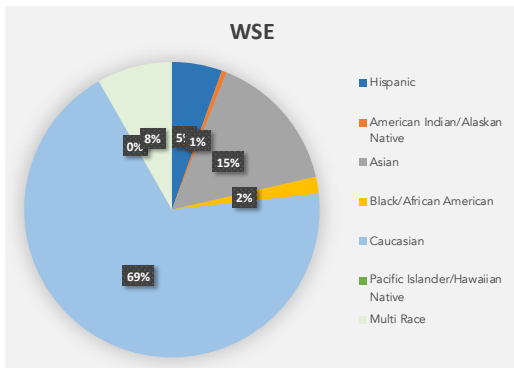

Blue Valley Southwest Feeder