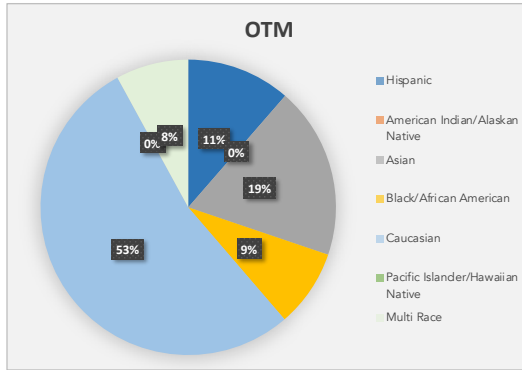

Blue Valley North Feeder