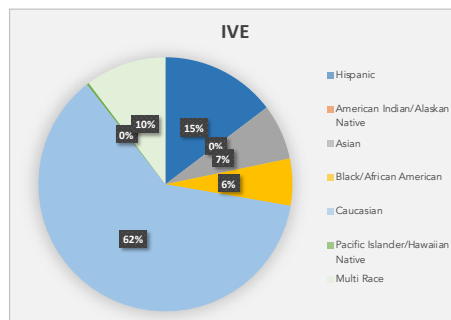

Blue Valley Northwest Feeder