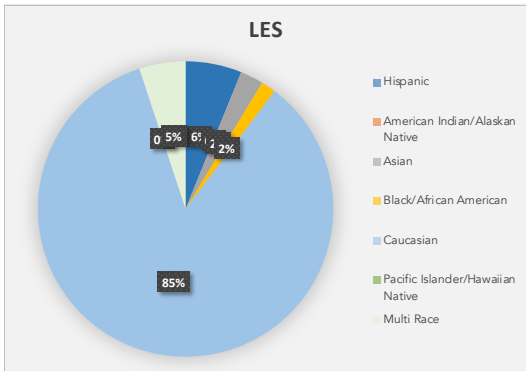

Blue Valley North Feeder