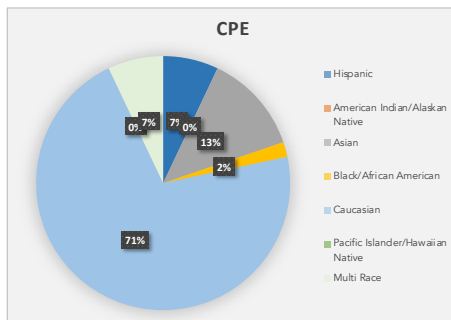

Blue Valley Northwest Feeder