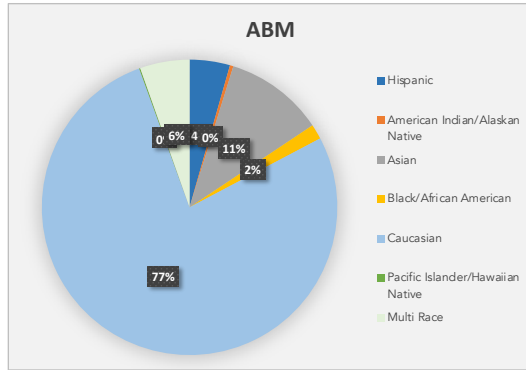

Blue Valley Southwest Feeder