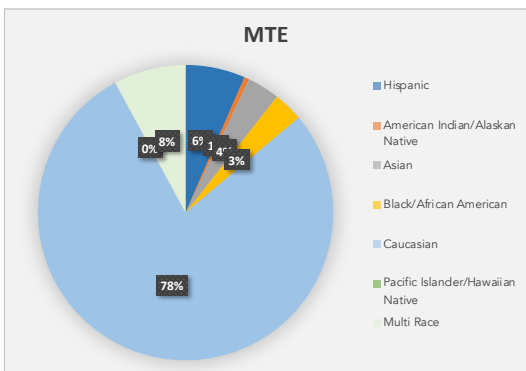

Blue Valley North Feeder