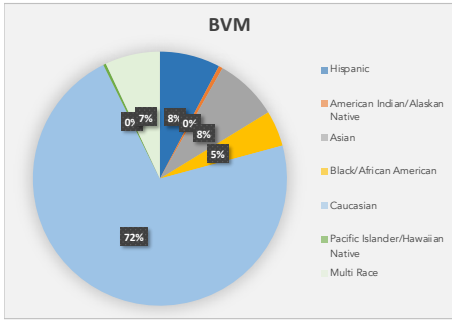

The only percentage change was among our Asian population, from 15% to 14%.

During the enrollment period, families have the option to identify demographics.

Royal Blue = Hispanic

Orange = American Indian/Alaskan Native

Gold = African American

Gray Blue = Caucasian

Green = Pacific Islander/Hawaiian Native

Light Green = Multi-Race

Staff Demographics

As reported on September 28, 2023.

By the numbers:

Race by Employee Type	Adminstrators	Certified	Classified	Total
American Indian or Alaska Native		11	1	12
Asian		33	164	197
Black or African American	2	25	68	95
Hispanic/Latino		7	85	92
Native Hawaiian or Other Pacific Islander			5	5
White	101	1829	1011	2941
Grand Total	103	1905	1334	3342

FARM - Free & Reduced Meals

As reported on September 20, 2023

Total students = 2,672 = 12% of student population.

The number includes students at BVA.

High Schools

Middle Schools

Elementary Schools

Blue Valley High Feeder

Blue Valley North Feeder

Blue Valley Northwest Feeder

Blue Valley Southwest Feeder

Blue Valley West Feeder