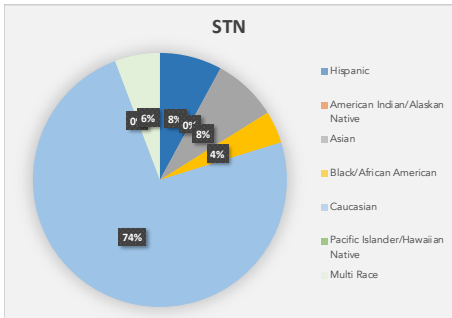

American Indian/Alaskan Native: 59 = 0.27%

Asian: 3,206 = 14%

African American: 910 = 4%

Caucasian: 15,076 = 68%

Pacific Islander/Hawaiian Native: 17 = 0%

Multi-Race: 1,302 = 6%

Notes:

Student demographics mostly stayed the same from last year.

The only percentage change was among our Asian population, from 15% to 14%.

During the enrollment period, families have the option to identify demographics.

Royal Blue = Hispanic

Orange = American Indian/Alaskan Native

Gold = African American

Gray Blue = Caucasian

Green = Pacific Islander/Hawaiian Native

Light Green = Multi-Race

Staff Demographics

As reported on September 28, 2023.

By the numbers:

Race by Employee Type	Adminstrators	Certified	Classified	Total
American Indian or Alaska Native		11	1	12
Asian		33	164	197
Black or African American	2	25	68	95
Hispanic/Latino		7	85	92
Native Hawaiian or Other Pacific Islander			5	5
White	101	1829	1011	2941
Grand Total	103	1905	1334	3342

FARM - Free & Reduced Meals

As reported on September 20, 2023

Total students = 2,672 = 12% of student population.

The number includes students at BVA.

High Schools

Middle Schools

Elementary Schools

Blue Valley High Feeder